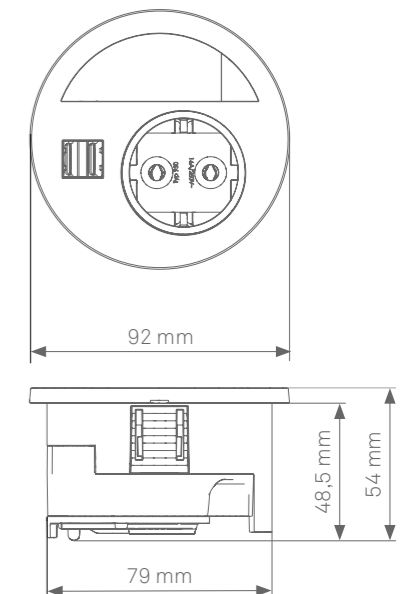

Optional finishing modules enable further individualisation. Cable attachment, covering or mounting of EVoline modules.

Bore hole Ø 80 mm for panel thicknesses from 10 mm.

Available surfaces

black

white

Stainless steel look

The handy cable aperture with integrated slider for locking the cable makes excess cable disappear elegantly from the table. The low installation depth and the EVoline fastening system guarantee simple and fast assembly.