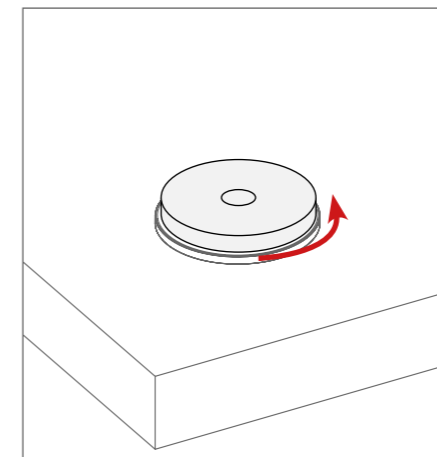

## Installation in very thin panel thicknesses or low installation depths.

The two spacer sleeves Lift and SlimFit enable the One to be installed in very thin wall thicknesses from 1 mm. One or both sleeves are simply slid over the One as required during installation to achieve an additional 12 mm in front of and/or 10 mm behind the panel.

## Unlatch the OneLock ring with the unlocking device.

A printed lock symbol is the only thing that differentiates the OneLock from the conventional One variant.

As the OneLock's housing was custom-developed to be a secure fitting, retrofitting the traditional model, or flush mounting isn't possible.