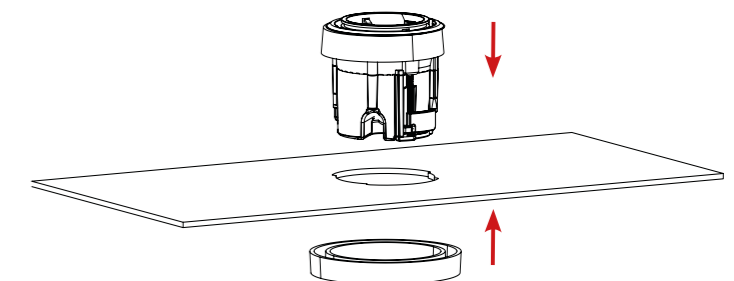

## Installation in very thin panel thicknesses or low installation depths.

The two spacer sleeves Lift and SlimFit enable the One to be installed in very thin wall thicknesses from 1 mm. One or both sleeves are simply slid over the One as required during installation to achieve an additional 12 mm in front of and/or 10 mm behind the panel.

Lift - 12 mm

SlimFit - 10 mm