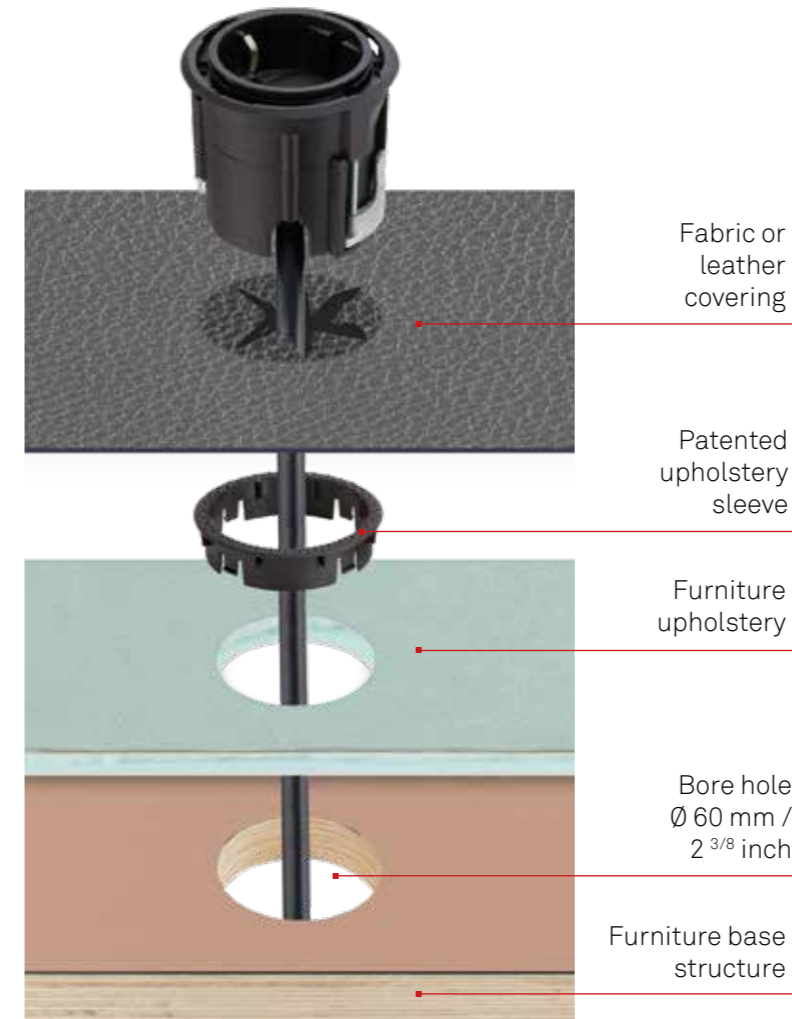

Installation in upholstered furniture.

Upholstery sleeves for flat and high upholstery.