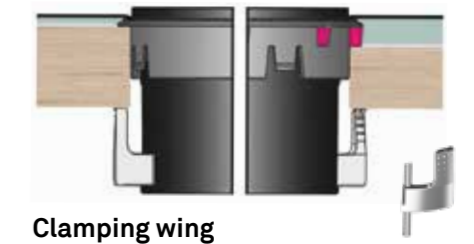

Upholstery sleeves for flat and high upholstery.