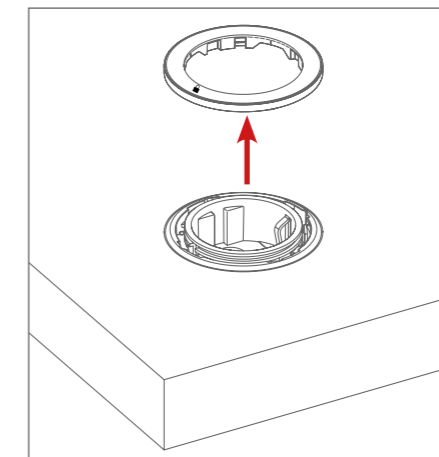

## Installation in very thin panel thicknesses or low installation depths.

The two spacer sleeves Lift and SlimFit enable the One to be installed in very thin wall thicknesses from 1 mm. One or both sleeves are simply slid over the One as required during installation to achieve an additional 12 mm in front of and/or 10 mm behind the panel.

## Unlatch the OneLock ring with the unlocking device.

A printed lock symbol is the only thing that differentiates the OneLock from the conventional One variant.

As the OneLock's housing was custom-developed to be a secure fitting, retrofitting the traditional model, or flush mounting isn't possible.