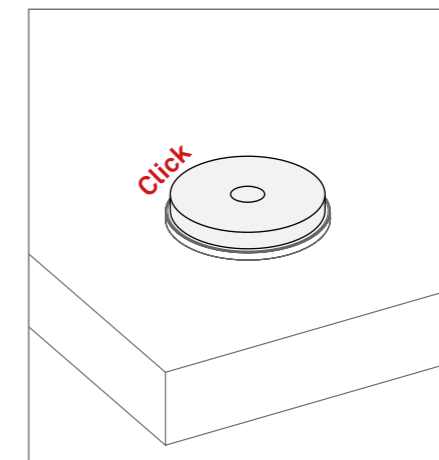

## Installation in very thin panel thicknesses or low installation depths.

The two spacer sleeves Lift and SlimFit enable the One to be installed in very thin wall thicknesses from 1 mm. One or both sleeves are simply slid over the One as required during installation to achieve an additional 12 mm in front of and/or 10 mm behind the panel.

A special tool is required to release the ring on the fitted product.

Available with internationally approved sockets.

NEW

## Unlatch the OneLock ring with the unlocking device.

A printed lock symbol is the only thing that differentiates the OneLock from the conventional One variant.

As the OneLock's housing was custom-developed to be a secure fitting, retrofitting the traditional model, or flush mounting isn't possible.