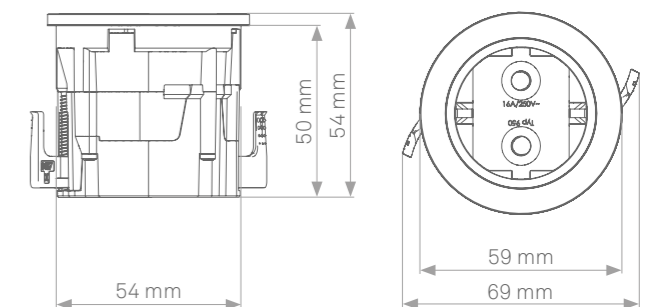

In addition to the variable inserts, EVOLine also offers individually selectable rotating covers. Whether at the workplace, in the conference room, in the lounge area or in the kitchenette, the EVOLine One provides fast and safe access to power or data - and in a very space-saving, discreet manner at that.