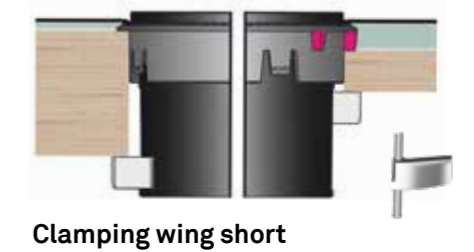

Upholstery sleeves for flat and high upholstery.