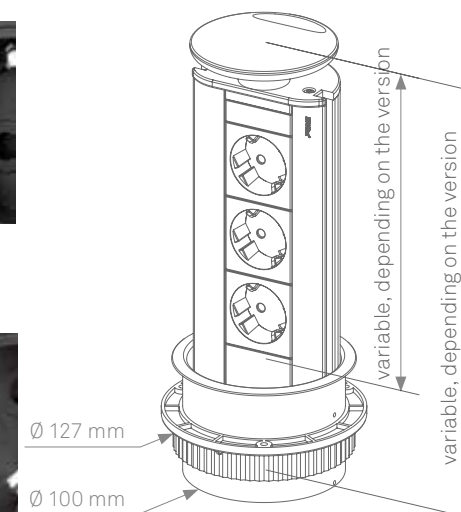

LED Nightlight