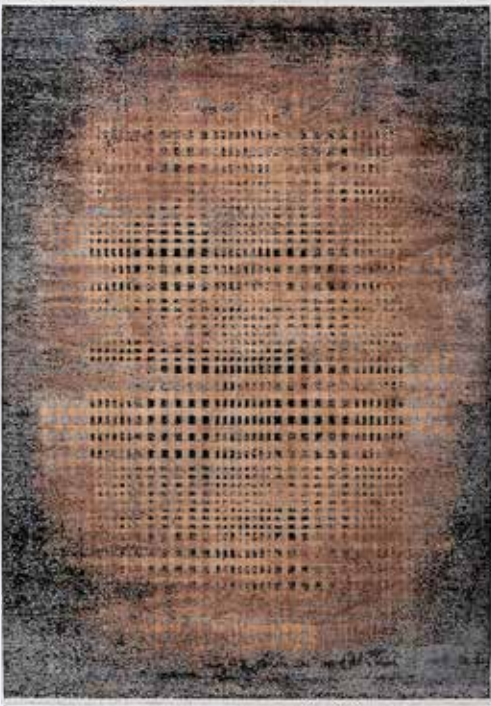

VER 902 Terra