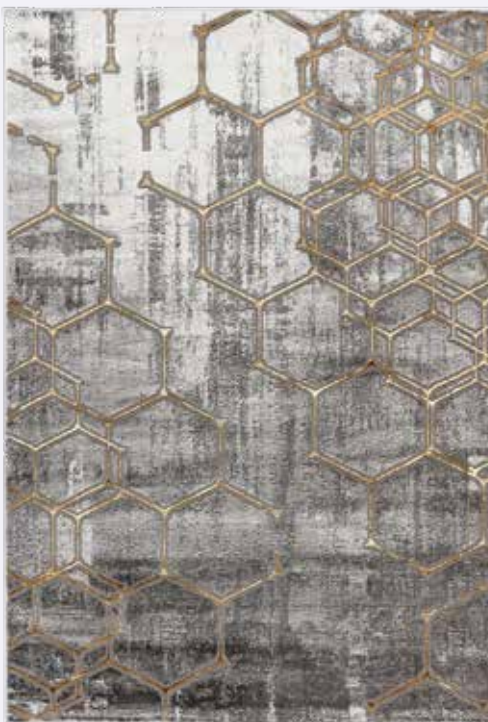

MAS 404 Gold

MAS 402 Silver

MAS 405 Gold

MAS 402 Gold

Pile 70 % PP Heatsset, 30 % Polyester **Specials** Power Loomed, Shrink Polyester (3D Effect), Special Shiny Polyester, Soft PP, High Density, Jute Weft **Total Height** ± 12 mm **Weight/sqm** ± 2.050 g
Sizes 200 x 290, 160 x 230, 80 x 300, 80 x 150