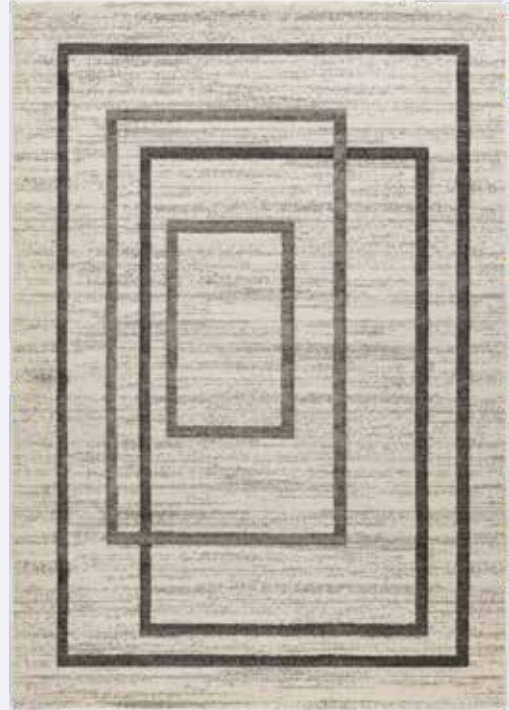

TRENDY CARVING

LALEE HOME

130-131

TRC 402 Silver