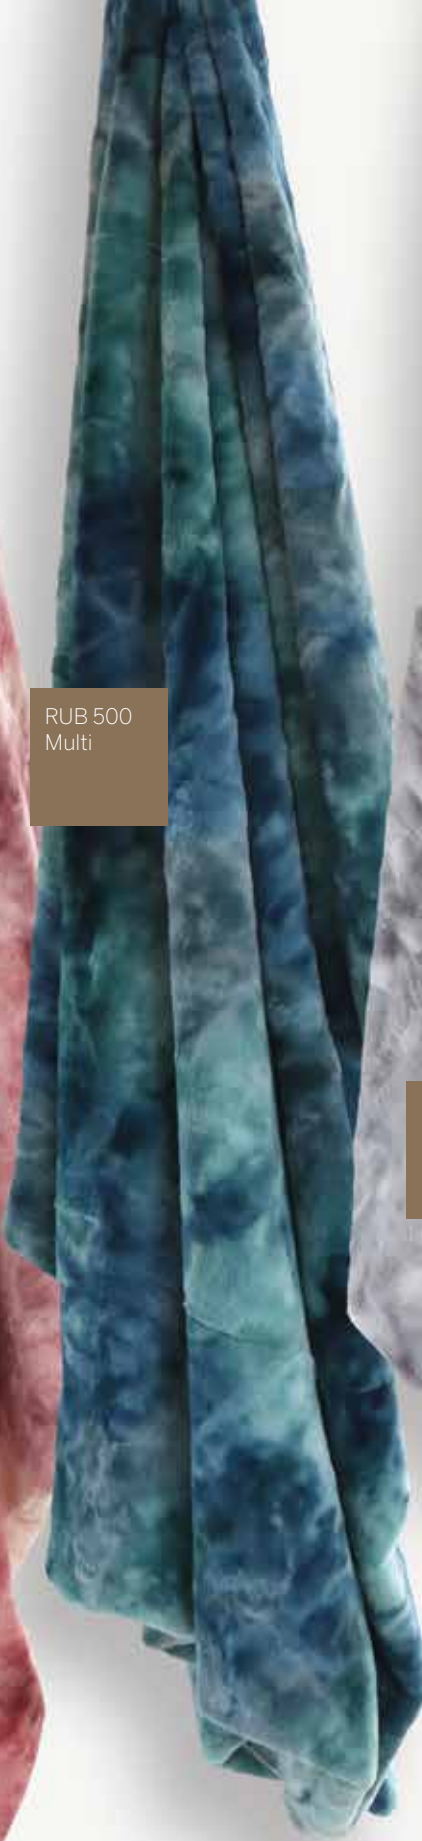

RUB 500
Silver

RUB 500
Multi