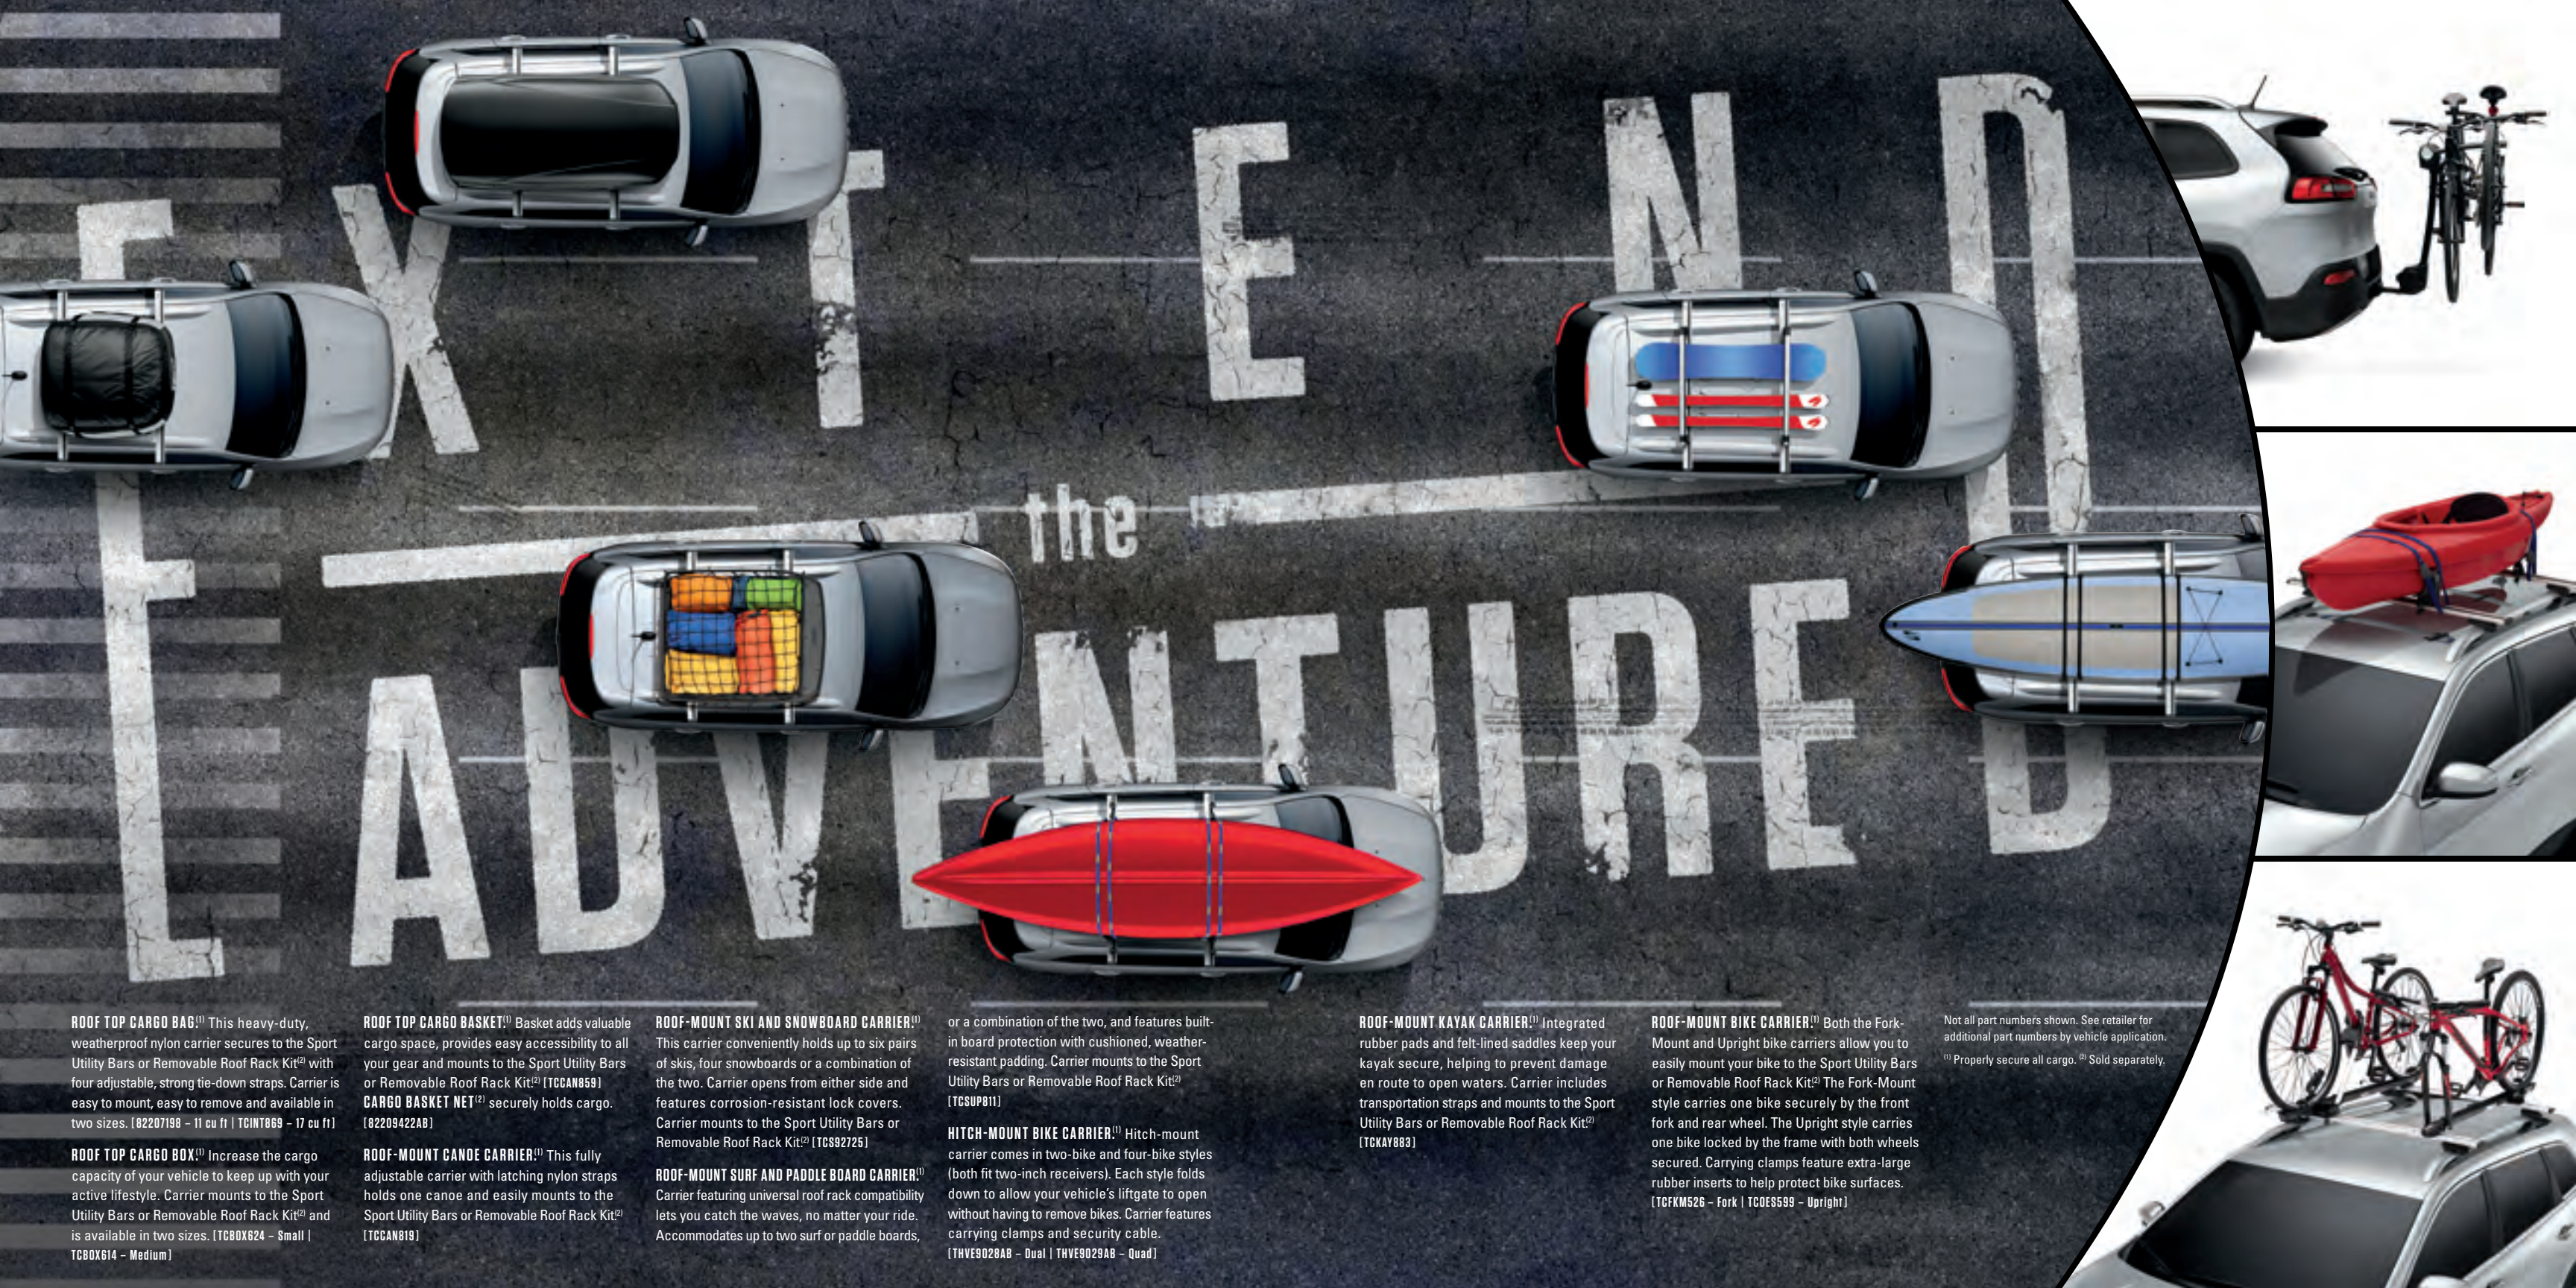

ROOF TOP CARGO BAG⁽¹⁾ This heavy-duty, weatherproof nylon carrier secures to the Sport Utility Bars or Removable Roof Rack Kit⁽²⁾ with four adjustable, strong tie-down straps. Carrier is easy to mount, easy to remove and available in two sizes. [82207198 - 11 cu ft | TCINT869 - 17 cu ft]

ROOF TOP CARGO BOX⁽¹⁾ Increase the cargo capacity of your vehicle to keep up with your active lifestyle. Carrier mounts to the Sport Utility Bars or Removable Roof Rack Kit⁽²⁾ and is available in two sizes. [TC80X624 - Small | TC80X614 - Medium]

ROOF TOP CARGO BASKET⁽¹⁾ Basket adds valuable cargo space, provides easy accessibility to all your gear and mounts to the Sport Utility Bars or Removable Roof Rack Kit⁽²⁾ [TCCAN859] **CARGO BASKET NET⁽²⁾** securely holds cargo. [82209422AB]

ROOF-MOUNT CANOE CARRIER⁽¹⁾ This fully adjustable carrier with latching nylon straps holds one canoe and easily mounts to the Sport Utility Bars or Removable Roof Rack Kit⁽²⁾ [TCCAN819]

ROOF-MOUNT SKI AND SNOWBOARD CARRIER⁽¹⁾ This carrier conveniently holds up to six pairs of skis, four snowboards or a combination of the two. Carrier opens from either side and features corrosion-resistant lock covers. Carrier mounts to the Sport Utility Bars or Removable Roof Rack Kit⁽²⁾ [TCS92725]

ROOF-MOUNT SURF AND PADDLE BOARD CARRIER⁽¹⁾ Carrier featuring universal roof rack compatibility lets you catch the waves, no matter your ride. Accommodates up to two surf or paddle boards,

or a combination of the two, and features built-in board protection with cushioned, weather-resistant padding. Carrier mounts to the Sport Utility Bars or Removable Roof Rack Kit⁽²⁾ [TCSUP811]

HITCH-MOUNT BIKE CARRIER⁽¹⁾ Hitch-mount carrier comes in two-bike and four-bike styles (both fit two-inch receivers). Each style folds down to allow your vehicle's liftgate to open without having to remove bikes. Carrier features carrying clamps and security cable. [THVE9028AB - Dual | THVE9029AB - Quad]

ROOF-MOUNT KAYAK CARRIER⁽¹⁾ Integrated rubber pads and felt-lined saddles keep your kayak secure, helping to prevent damage en route to open waters. Carrier includes transportation straps and mounts to the Sport Utility Bars or Removable Roof Rack Kit⁽²⁾ [TCKay883]

ROOF-MOUNT BIKE CARRIER⁽¹⁾ Both the Fork-Mount and Upright bike carriers allow you to easily mount your bike to the Sport Utility Bars or Removable Roof Rack Kit⁽²⁾ The Fork-Mount style carries one bike securely by the front fork and rear wheel. The Upright style carries one bike locked by the frame with both wheels secured. Carrying clamps feature extra-large rubber inserts to help protect bike surfaces. [TCFKM526 - Fork | TCOES599 - Upright]

Not all part numbers shown. See retailer for additional part numbers by vehicle application.

⁽¹⁾ Properly secure all cargo. ⁽²⁾ Sold separately.