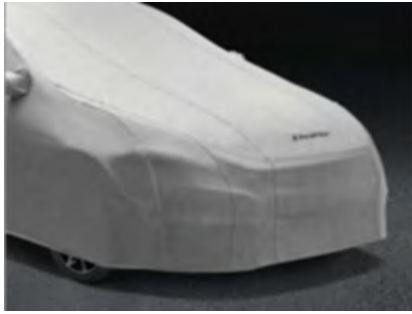

EXTERIOR ACCESSORIES

Covers - Vehicle Cover, Full

G