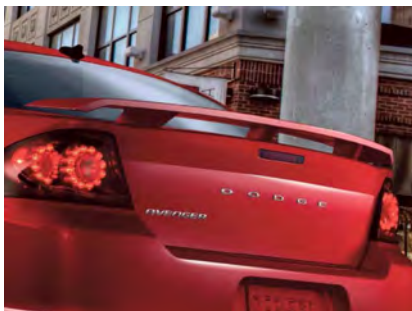

A Representative color