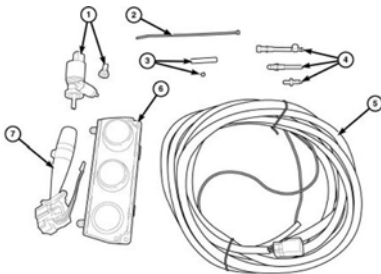

EXTERIOR ACCESSORIES

Splash Guards - Deluxe Molded Splash Guards

Vehicle Application	MYO	MYI	Image	Part Description	Part Number	Instl Time	MSRP
Wrangler	2015	2007	G	3500 Black, rear, Jeep Logo, without Off-Road or Tubular Rear Bumpers	82210232	0.3	$50.00

Splash Guards - Flat Molded Splash Guards

Molded Flat Splash Guards have outstanding toughness for long-lasting durability. They offer stylish appeal, are custom contoured and help deflect gravel, salt and other road debris. Features a silver hot stamped or raised vehicle logo (depending on vehicle application). Sold in pairs.

A

Vehicle Application	MYO	MYI	Image	Part Description	Part Number	Instl Time	MSRP
Compass, Patriot	2015	2007	A	2500 Black, front or rear, no logo (for use on 4X2 vehicles)	82203706AB	0.3	$35.00

EXTERIOR ACCESSORIES

Tops - Hard Top

Hard Top, identical to the production top, featuring dark tinted glass side quarter windows and a glass liftgate. Rear Wiper, freedom top panels, and Defroster are included. Requires Hard Top Wiring Package for installation if vehicle was not built with a hard top originally (see listing below).

A

Vehicle Application	MYO	MYI	Image	Part Description	Part Number	Instl Time	MSRP
Wrangler	2015	2011	A	11800 Hardtop wiring kit for vehicles with heated mirrors (does not include a new HVAC control)	82212860	1.0	$170.00
Wrangler	2015	2014	A	17400 Hardtop wiring kit for vehicles without heated mirrors (includes a new HVAC control) (use 82212859 for 11 to 13 MY)	82214392	New 1.0	$232.00
Wrangler 2-Door	2015	2007	B	224500 2 Door Black clear coat (PX8)	82212536	0.8	$2,995.00
Wrangler 2-Door	2015	2007	B	180000 2 Door Black Texture Coat	82212541	0.8	$2,400.00