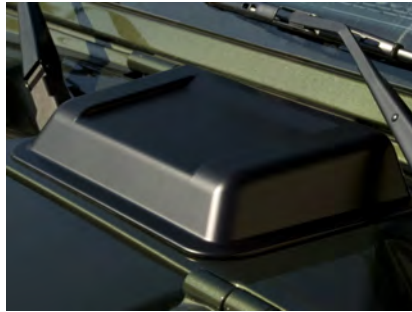

B

Vehicle Application	MYO	MYI	Image	Part Description	Part Number	Instl Time	MSRP
Wrangler	2015	2007	A , B	2715 Black ABS plastic (Paintable) Hood Scoop mounts easily with 2-sided tape. Designed to improve air flow and keep out debris.	135212RR	0.2	$38.85

Exterior Appearance - Jeep Emblem

Jeep Emblems enhance the look of your Jeep. Authentic Accessories badge is heavy die cast aluminium, with 3M tape for easy mounting.