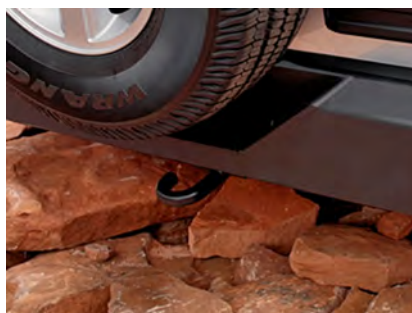

LIFESTYLE & OFF-ROAD ACCESSORIES

Safety Kits - Roadside Safety Kits

Roadside Safety Kits come equipped with handy tools for those unexpected emergencies.

Vehicle Application	MYO	MYI	Image	Part Description	Part Number	Instl Time	MSRP
Cherokee	2015	2014	A	13900 Jeep Trail Rated Kit contains a tow strap, 2 D-rings, and a pair of gloves in a carrying bag with Jeep logo	82213901	0.0	$199.00
Cherokee	2015	2014	B	7600 Roadside Safety Kit, Mopar logo, includes black canvas bag	82213499	0.0	$109.00
Compass, Grand Cherokee, Patriot, Wrangler	2015	2007	A	13900 Jeep Trail Rated Kit contains a tow strap, 2 D-rings, and a pair of gloves in a carrying bag with Jeep logo	82213901	0.0	$199.00
Compass, Grand Cherokee, Patriot, Wrangler	2015	2011	B	7600 Roadside Safety Kit, Mopar logo, includes black canvas bag	82213499	0.0	$109.00

LIFESTYLE & OFF-ROAD ACCESSORIES

Tow Hooks & Straps - Tow Hook

Tow Hooks are rated with a towing capacity up to 5,500 pounds or 1.5 times the vehicles GVWR (depending on vehicle). These tow hooks securely mount to the frame and are fully tested for durability and load capacity.

E