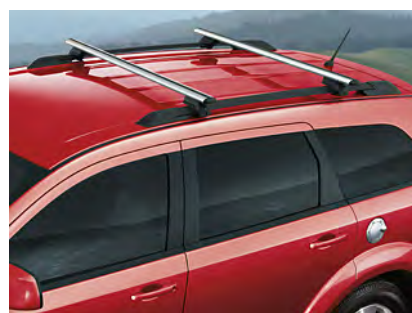

CARRIERS & CARGO HAULING ACCESSORIES

Racks & Carriers - Roof Rack, Removable

Sturdy rack attaches, detaches and stores easily. Custom installation tools are included . For use with all Mopar Roof-top Carriers.

Vehicle Application	MYO	MYI	Image	Part Description	Part Number	Instl Time	MSRP
Compass	2015	2011	A , B	19300 Roof Rack Cross Bars	82212352	0.3	$257.00
Grand Cherokee	2015	2012	C	19300 Black Sport Utility Bars feature t-slots for mounting all Mopar roof carriers, for vehicles with production side rails, lockable includes keys	82212072AC	0.2	$276.00

Racks & Carriers - Roof Rack, Removable - Thule

Removable roof rack kits from Thule `99, the leading US manufacturer of car rack systems. Each kit includes Thule Foot Packs for the foundation of the rack system, vehicle specific mounting kits, Rapid-Aero `99 aluminum load bars that enhance the vehicle`s appearance and deliver maximum load carrying capacity, and Thule`s One-Key System`99 with four lock cylinders for maximum security. Mopar-Approved Speciality Accessory by Thule.

C

Vehicle Application	MYO	MYI	Image	Part Description	Part Number	Instl Time	MSRP
Cherokee	2015	2014	A	23000 Thule Brushed Aluminum Multipurpose Cross Rails, mounts to production or Mopar raised side rails, includes T-slot for carrier installation, lockable.	TRAB4553	0.5	$307.00
Grand Cherokee (Laredo, SRT8)	2015	2012	B	26200 Removable Roof Rack features t-slots for mounting all Mopar roof carriers, for vehicles without production side rails	TR486056	0.5	$349.00