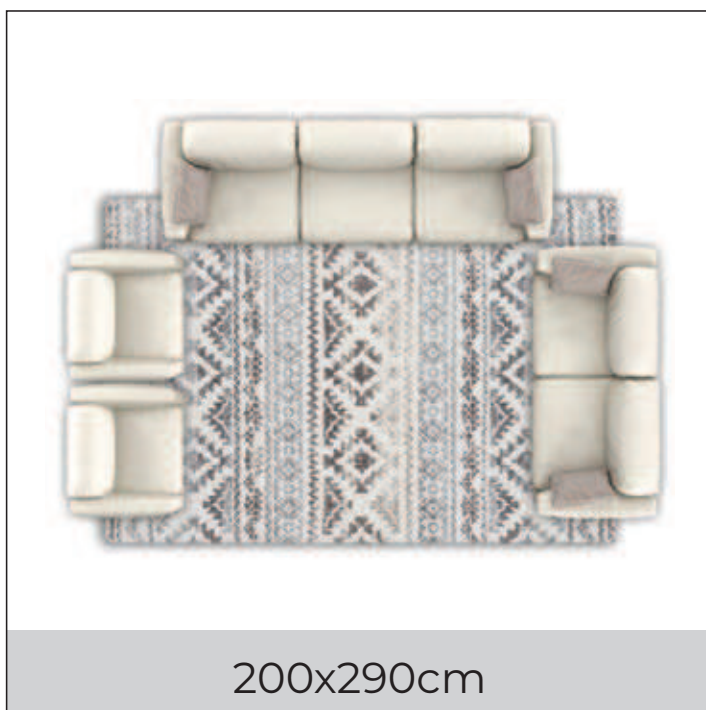

AREA RUGS GUIDE

LIVING ROOM

BEDROOM

KITCHEN

DINING ROOM

200x290cm

160R

HOME OFFICE