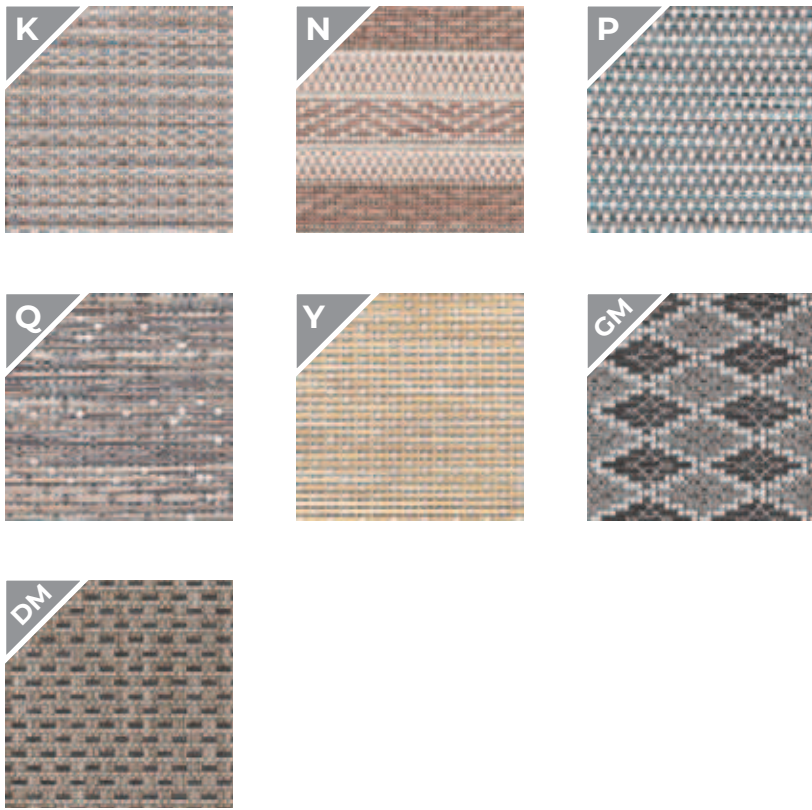

02GSG
200x290 | 160x230 | 120x170 ■

03GSG
160x230 | 120x170 | 80x150 ■
120cm | 100cm | 80cm | 66cm ◀

07DVD
160x230 | 120x170 | 80x150 ■
80cm ◀

JAVA

collection

Last generation flatweave product with six modern accent colors.
A true novelty in range with numerous design possibilities.
Nice offer of patterns and colors make it an interesting choice for different spaces.
Suitable for indoor and outdoor use.
Suitable for pets due to high wear resistance.