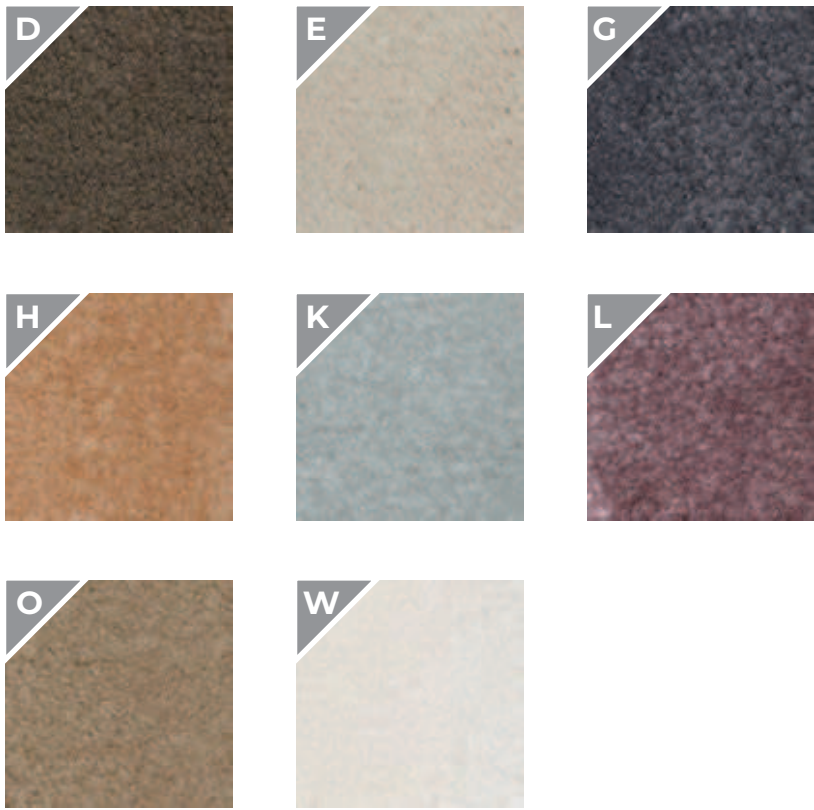

100% PP	8mm 2.278g/m²	336.000 m²
Bedroom	Living room	Fringe