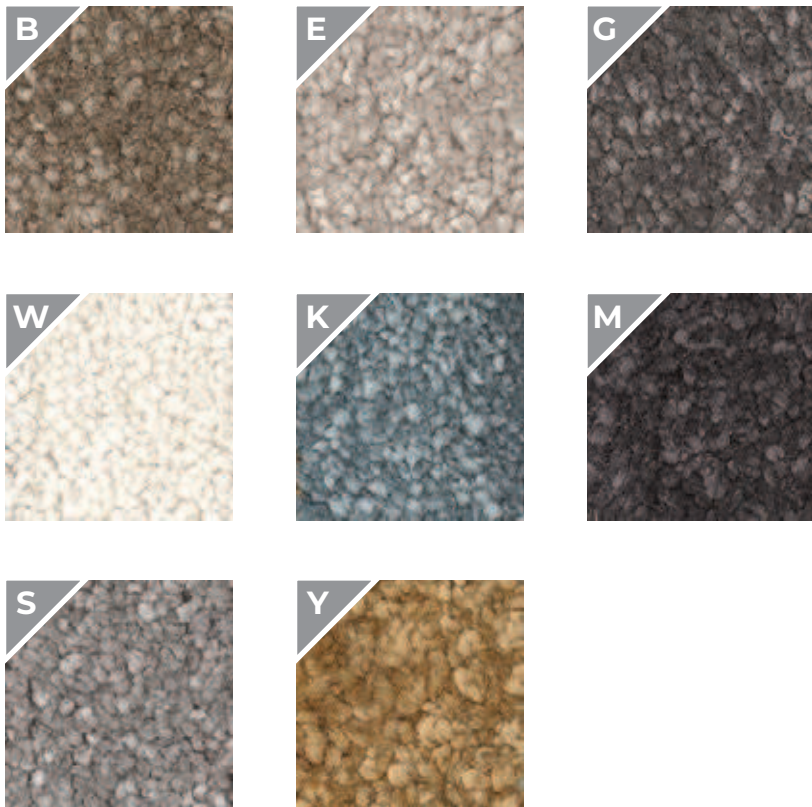

A6SRS

160x230 | 120x170 ■
120R ●

S6ZRS

160x230 | 120x170 ■

VEGAS KIDS

collection

Gentle beige evokes warmth and serenity.
Natural and essential shades.
Unique, playful designs and motifs.
Modern and energetic interactive patterns.