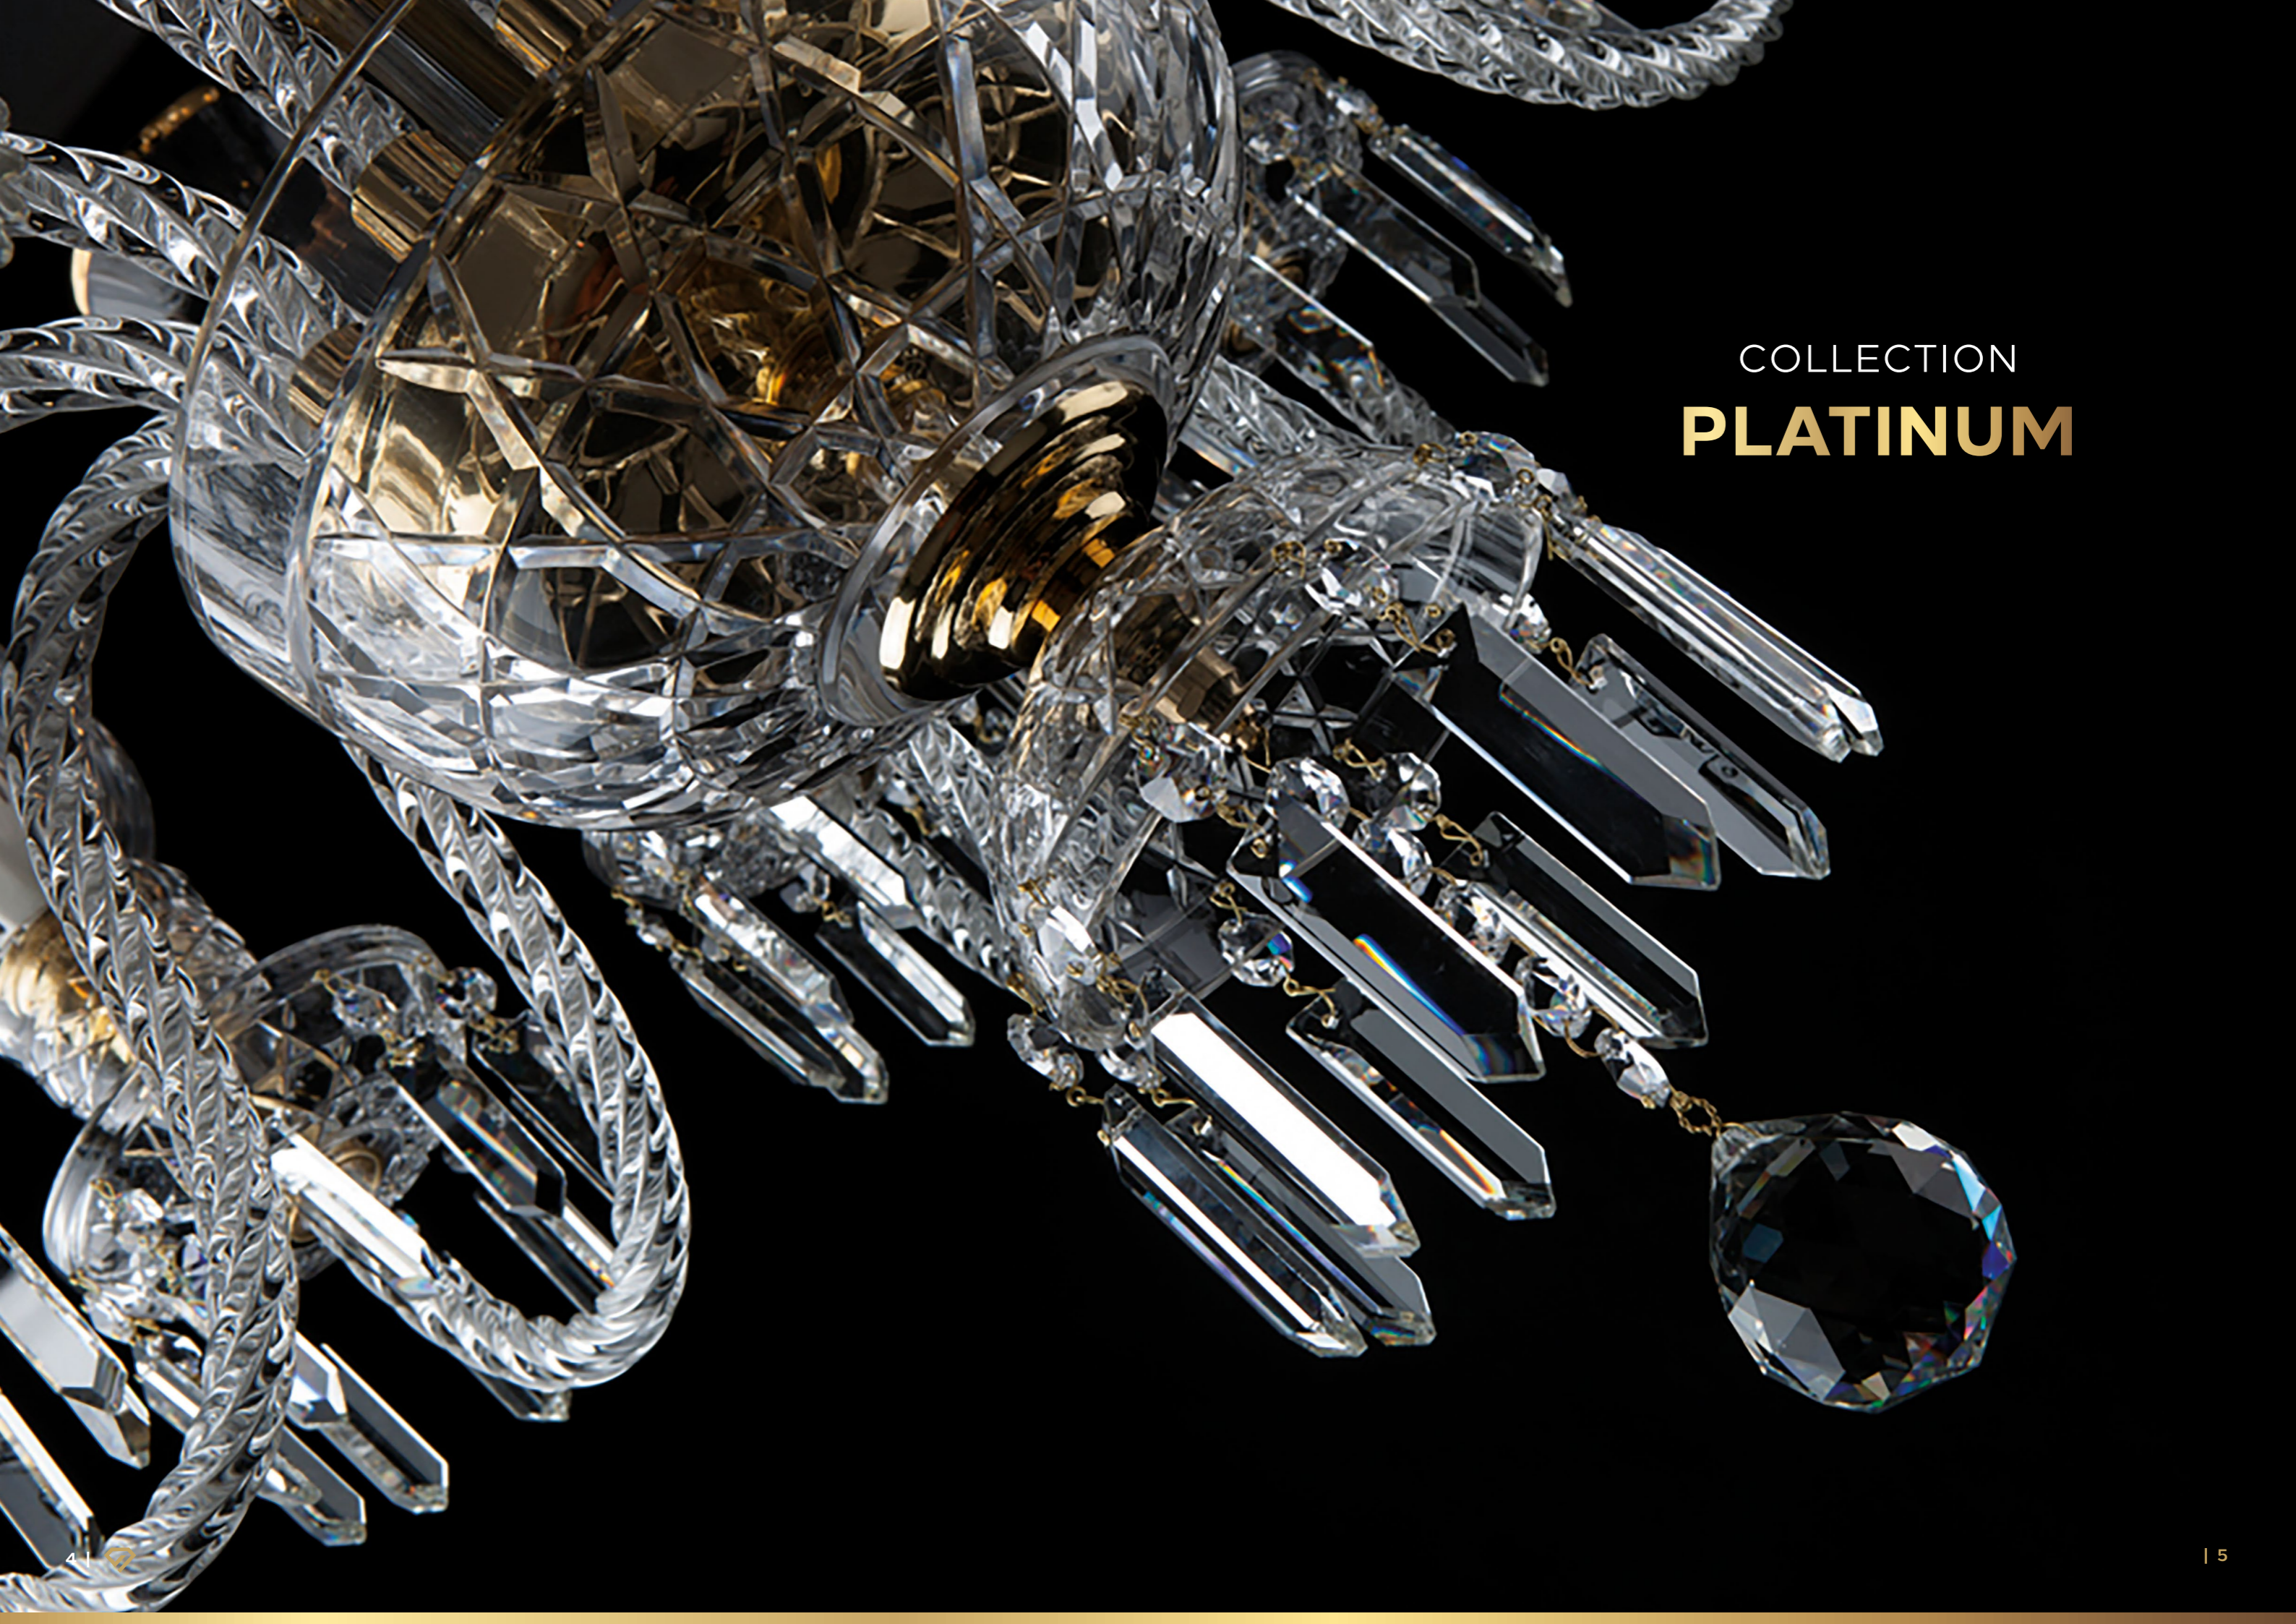

In our showroom, you will find more than 250 crystal lights in an area of 450 m².

COLLECTION
PLATINUM

EL678603AD
 Ø: 70 cm
 Height: 80 cm
 Weight: 9 kg

EL6781203AB3T
 Ø: 70 cm
 Height: 80 cm
 Weight: 9 kg